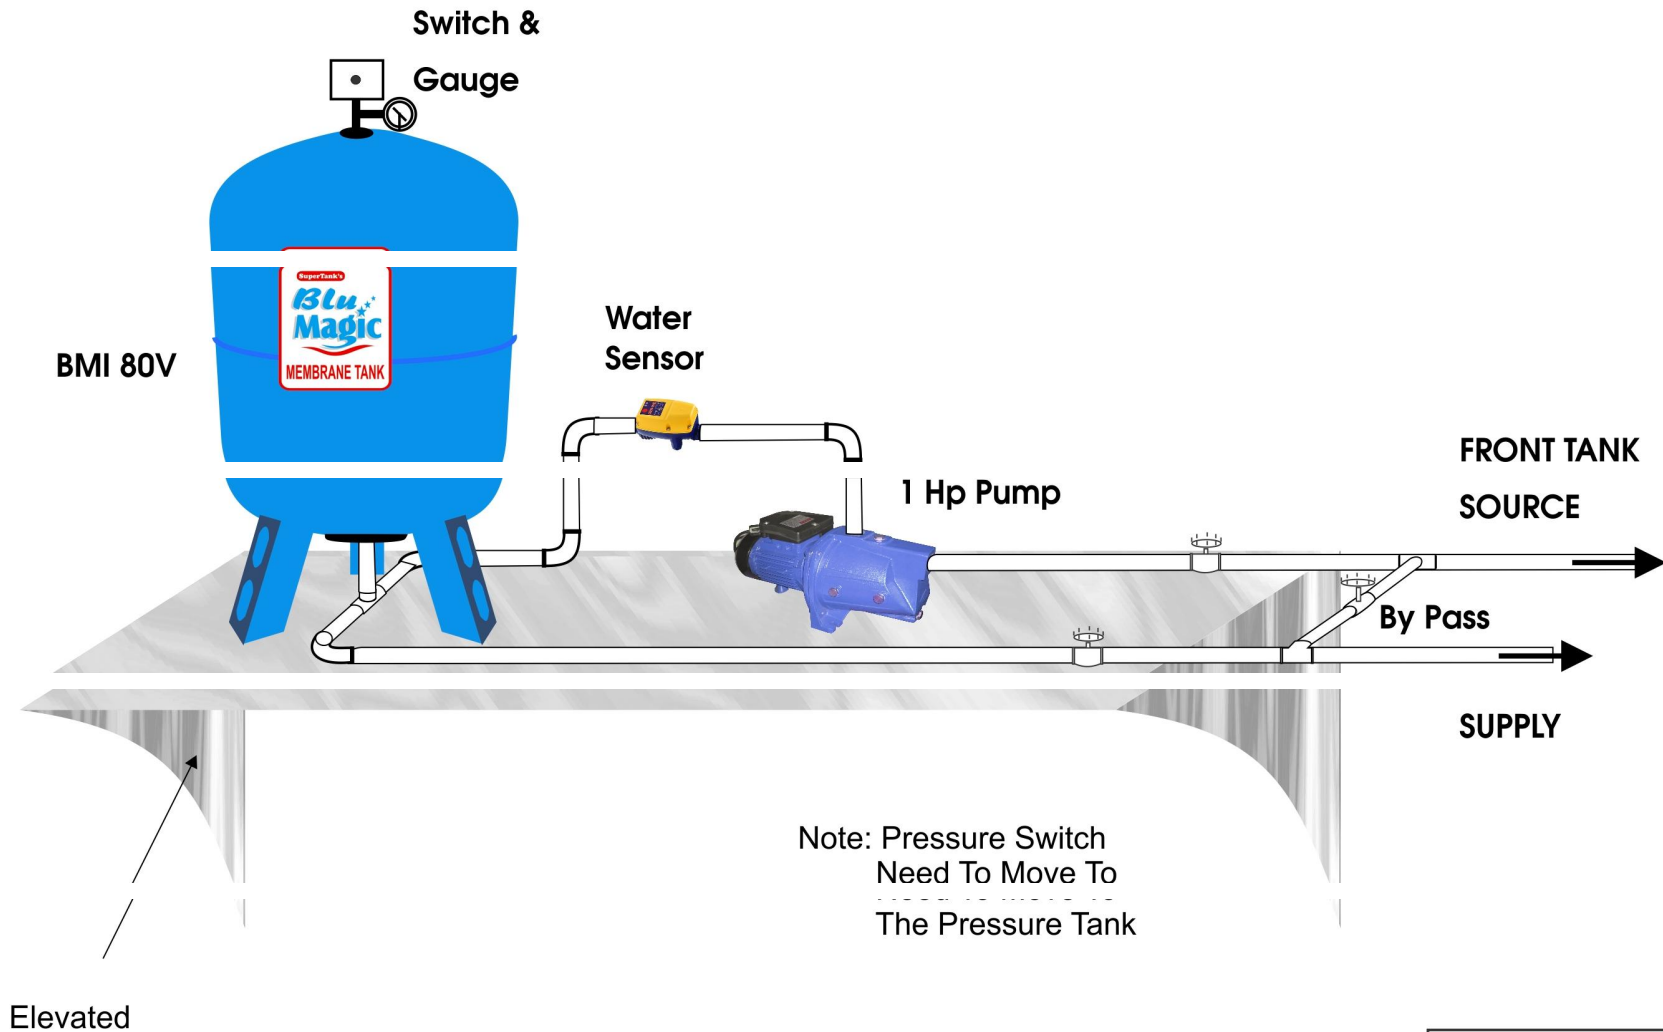

SuperTank International Co.

84-A Kaingin Road Balintawak Q.C. Tel.359-63-59

Blu Magic
Membrane tanks

Note: Pressure Switch
Need To Move To
The Pressure Tank

Legend:

	Gate Valve		Check Valve
	Tee		Elbow
	Union Patente		Pressure Gauge
			Pressure Switch